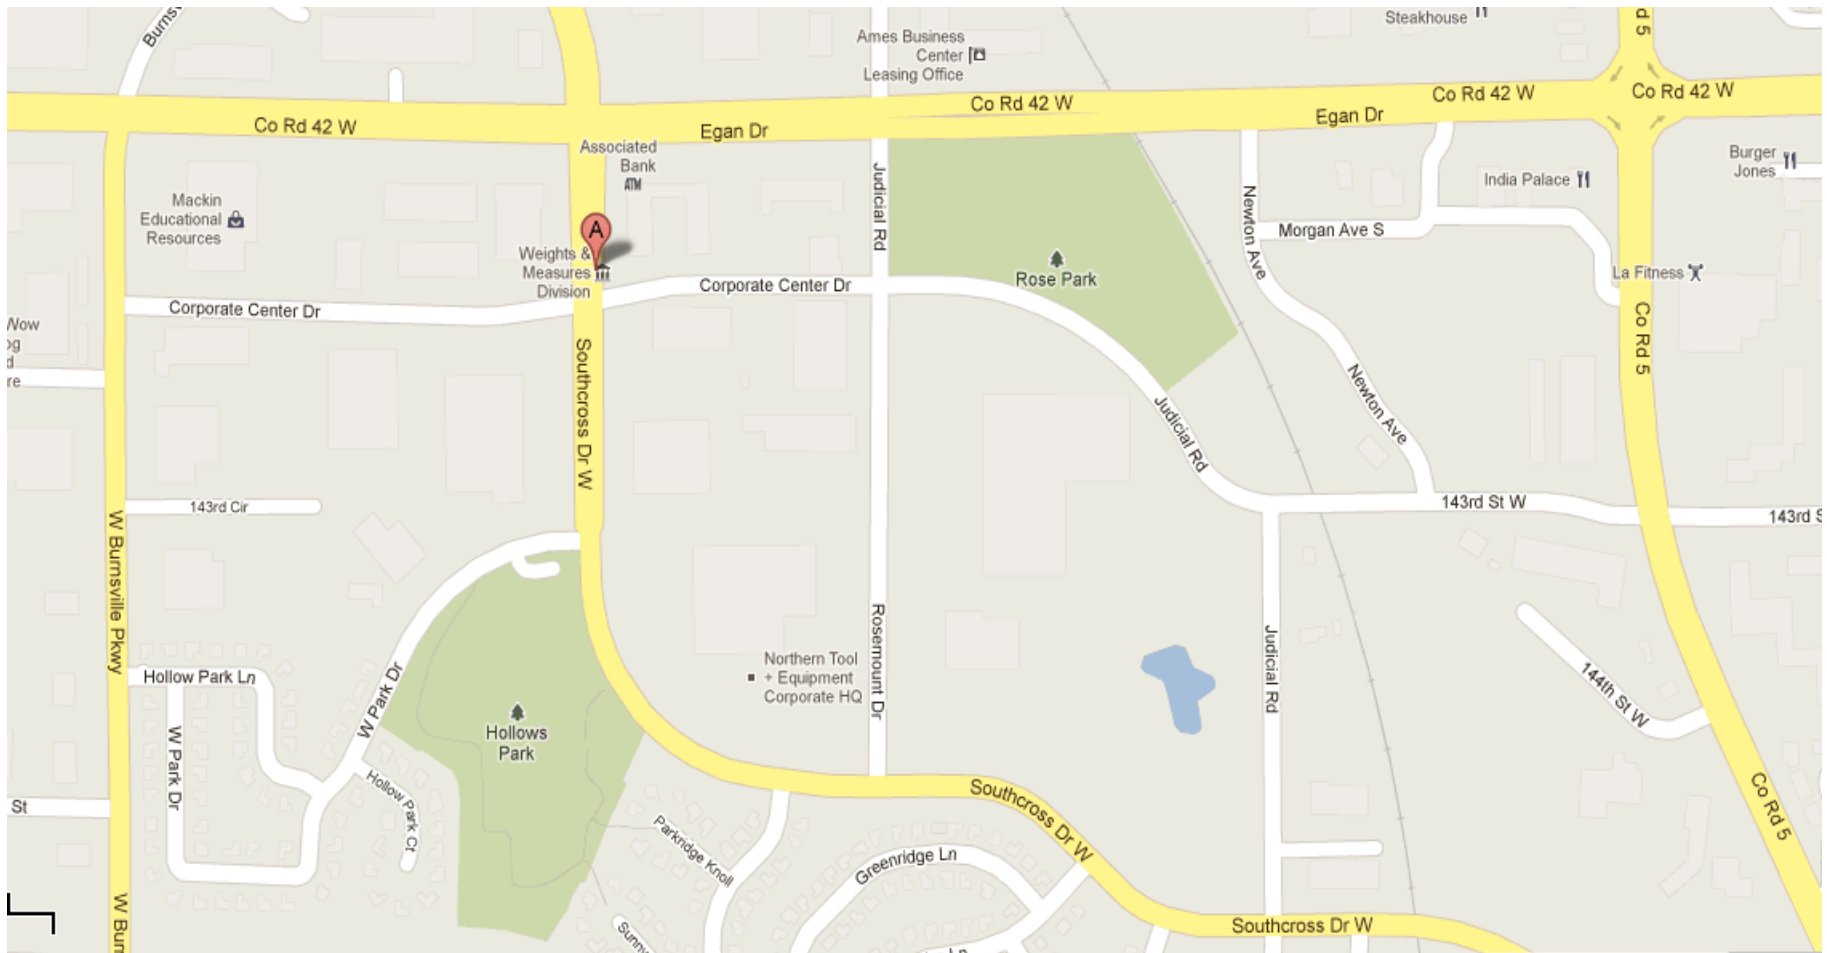

Wide View

Zoom in PDF for a closer view or find zoomed in map on the next page.

Zoomed In View

(You're able to turn left/right onto Southcross directly off of Co Rd 42 – this is NOT a stop sign or a stop light), there is no need to take Judicial to get to the gym.

*Entrance Door: located at the front of the building - center door; to the right of Noran clinic.