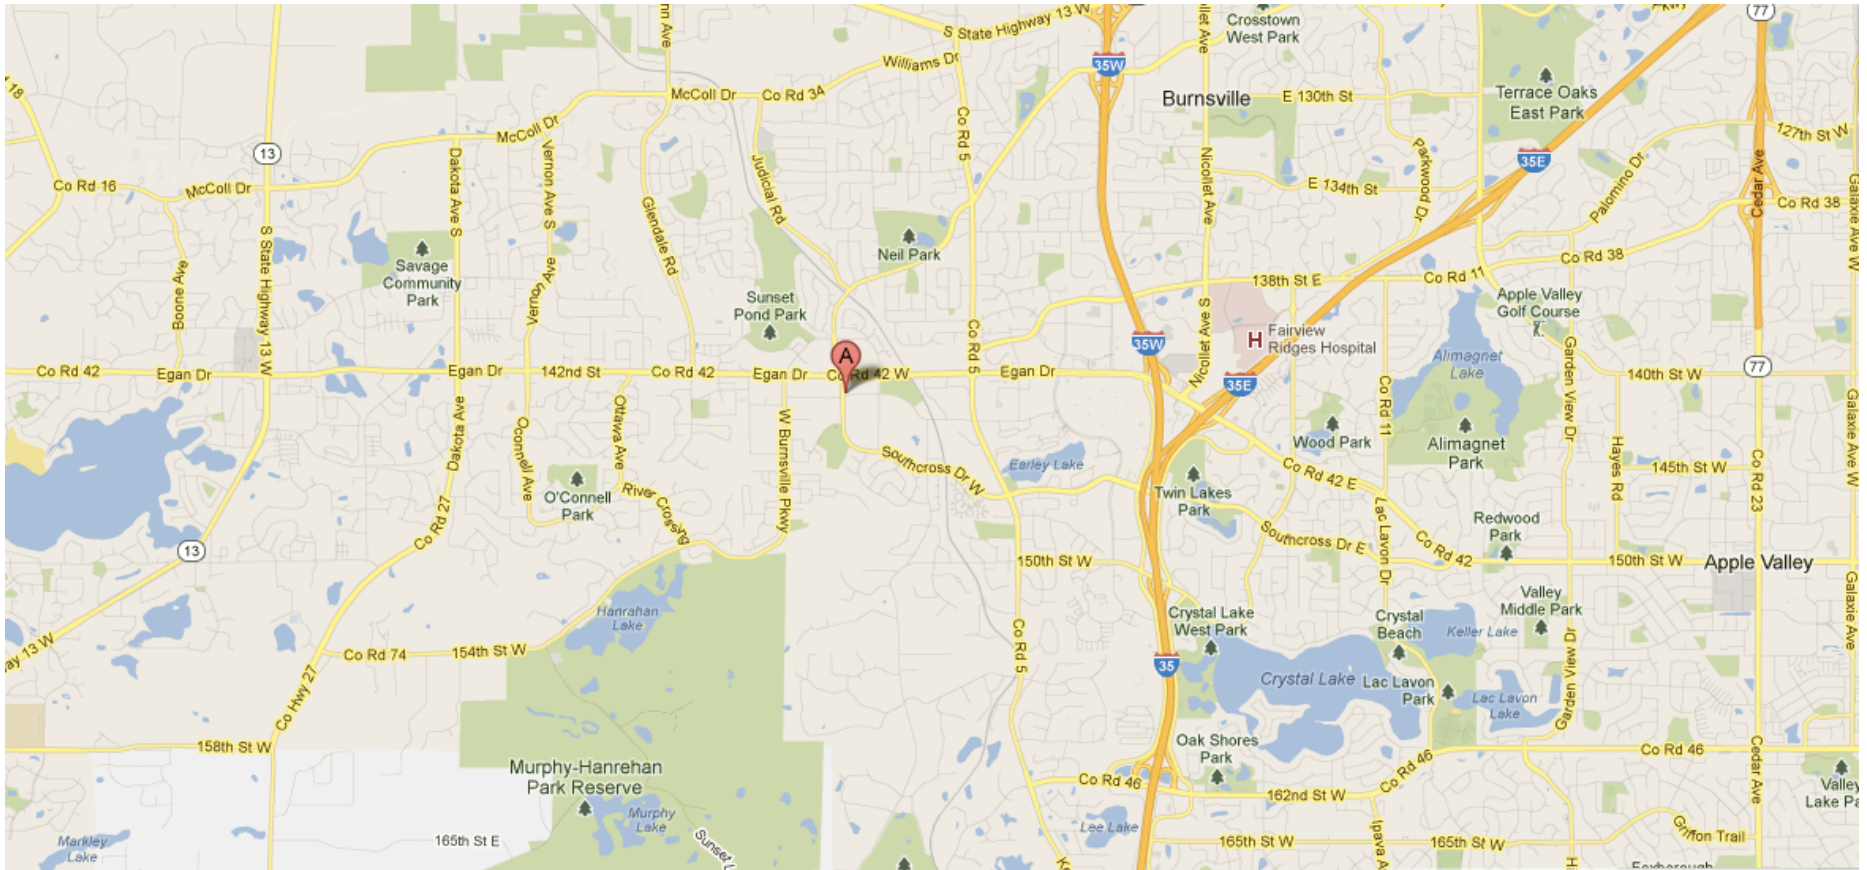

Wide View

Zoom in PDF for a closer view or find zoomed in map on the next page.

Zoomed In View

(You're able to turn left/right onto Southcross directly off of Co Rd 42 – this is NOT a stop sign or a stop light), there is no need to take Judicial to get to the gym.

*Entrance Door: located at the front of the building - center door; to the right of Noran clinic.